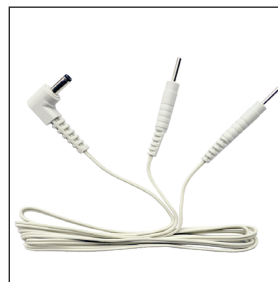

ENAR ET Acu-Point Probe

\$175

The ET Acu-Point Probe is an extension electrode for treating keypoints and difficult access areas. Fully functional for Dose mode, and for personal dental. Acupuncturists use ENAR with this Acu-Point Probe to precisely treat meridians.

ENAR Adhesive Pads

\$30

Adhesive Pads are reusable. Supplied in a pack of 8 Small pads, 4 Large pads, 2 X-Large or 2 Butterfly pairs. Useful in applying to any areas requiring extended ENAR therapy. Their stickiness may be revived with a drop of water, for a while.

ENAR 2-Way Leads

\$30

ENAR 2-Way heavy-duty Leads are useful for applying ongoing treatment to any areas where you can 'set ENAR and forget'. With an ENAR in your pocket, enjoy a treatment while moving. New = Conductive Garments range incl glove/sock/sleeve.

ENAR 4-Way Leads

\$85

The 4-Way Leads are able to apply treatment to an even more dispersed area and are useful in energetic techniques where the goal is to lift overall energy. You can enjoy a lengthy treatment while going about other activities.