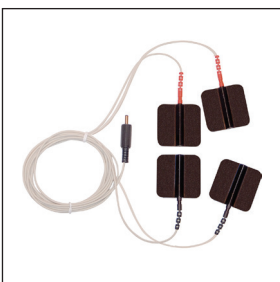

ENAR Adhesive Pads

\$30

Adhesive Pads are reusable. Supplied in a pack of 8 Small pads, 4 Large pads, 2 X-Large or 2 Butterfly pairs. Useful in applying to any areas requiring extended ENAR therapy. Their stickiness may be revived with a drop of water, for a while.

ENAR 2-Way Leads

\$30

ENAR 2-Way heavy-duty Leads are useful for applying ongoing treatment to any areas where you can 'set ENAR and forget'. With an ENAR in your pocket, enjoy a treatment while moving. New = Conductive Garments range incl glove/sock/sleeve.

ENAR 4-Way Leads

\$85

The 4-Way Leads are able to apply treatment to an even more dispersed area and are useful in energetic techniques where the goal is to lift overall energy. You can enjoy a lengthy treatment while going about other activities.